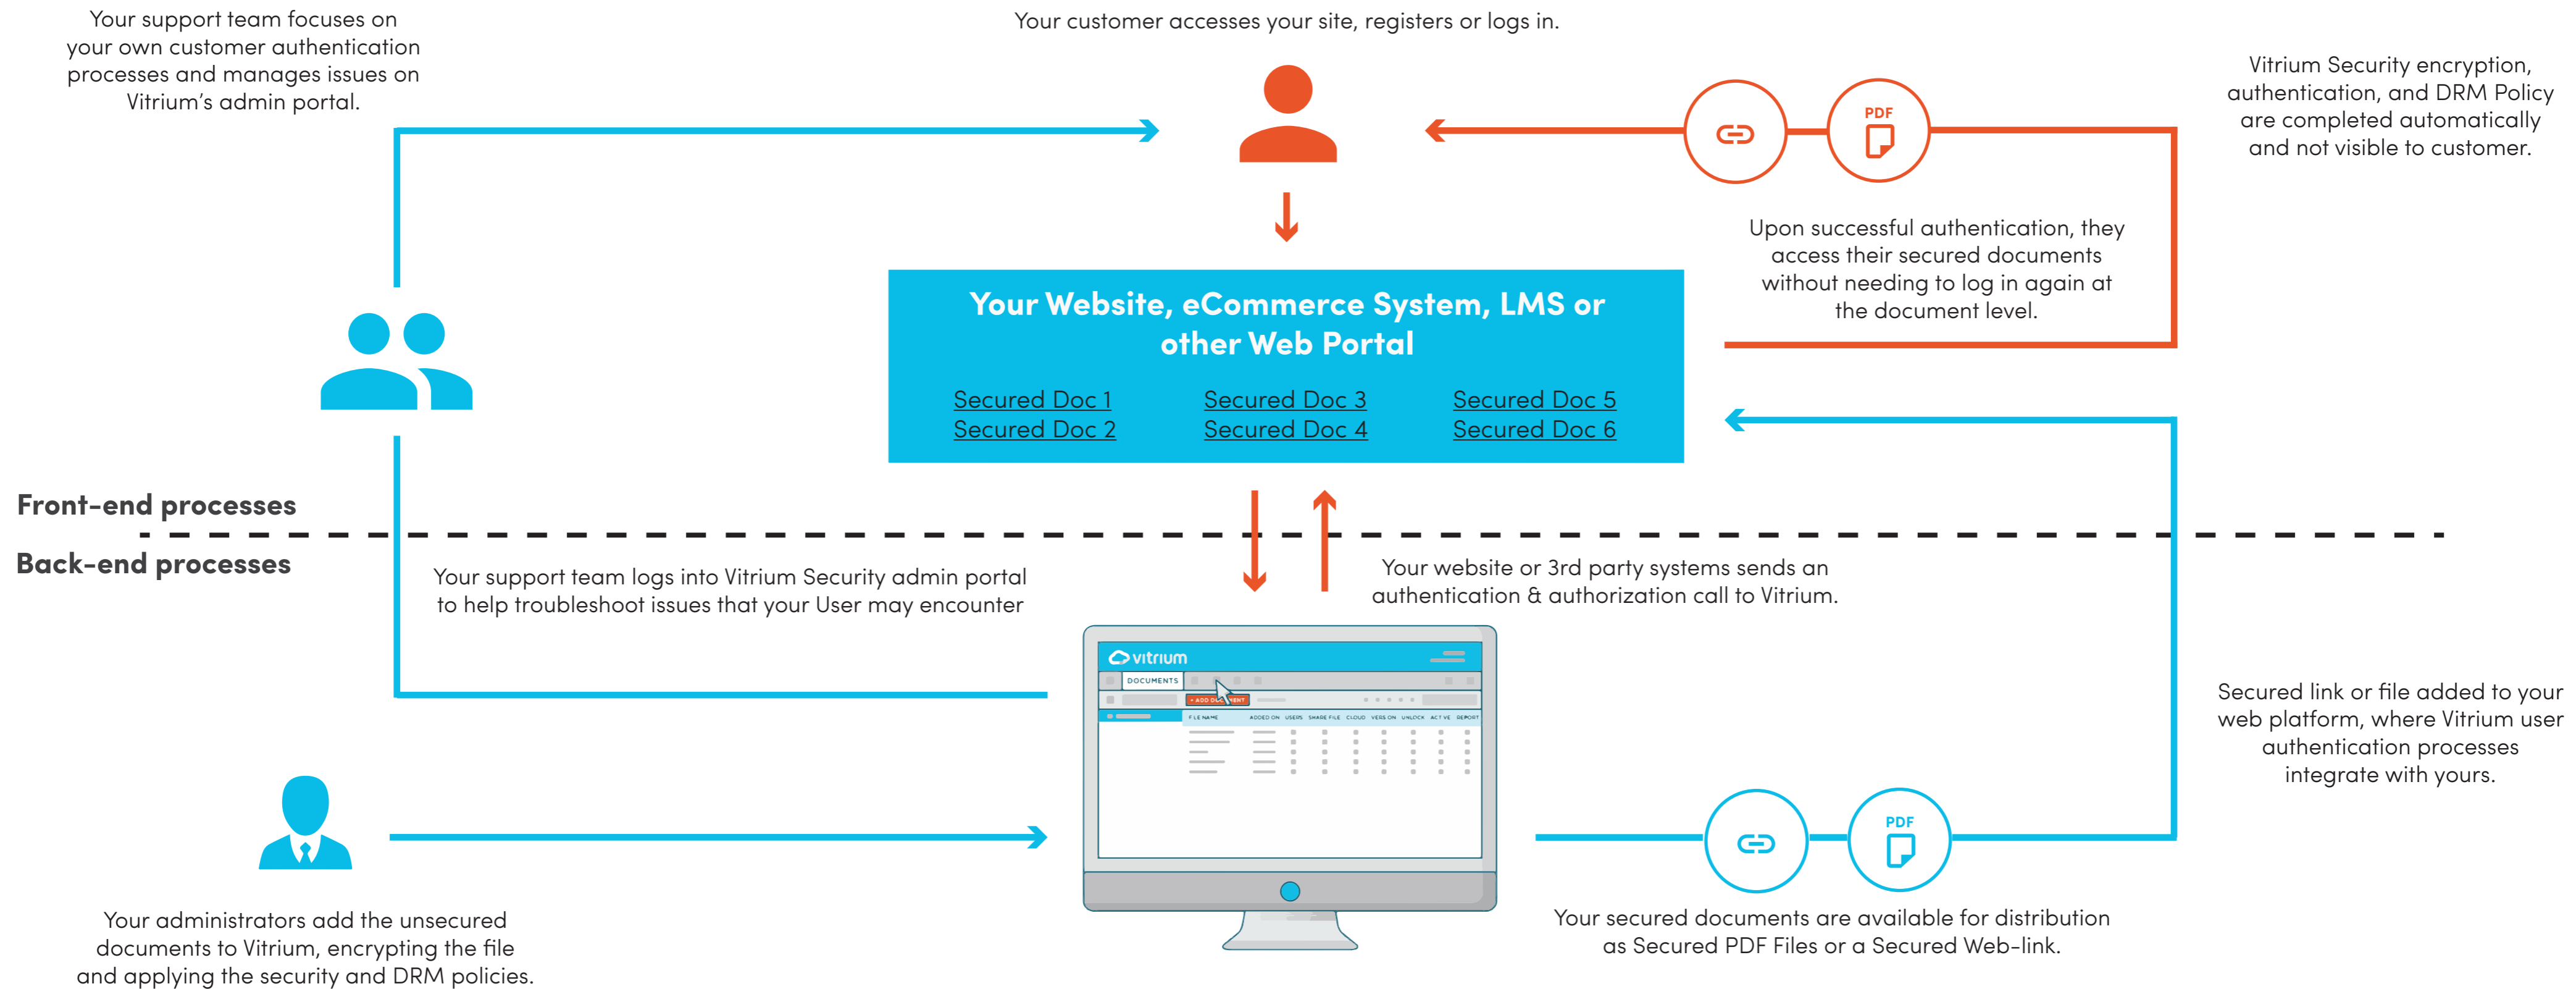

Vitrium Security - Technical Workflow

Integration with Single Sign-on (SSO)

End User Authentication Process

Administration of Files