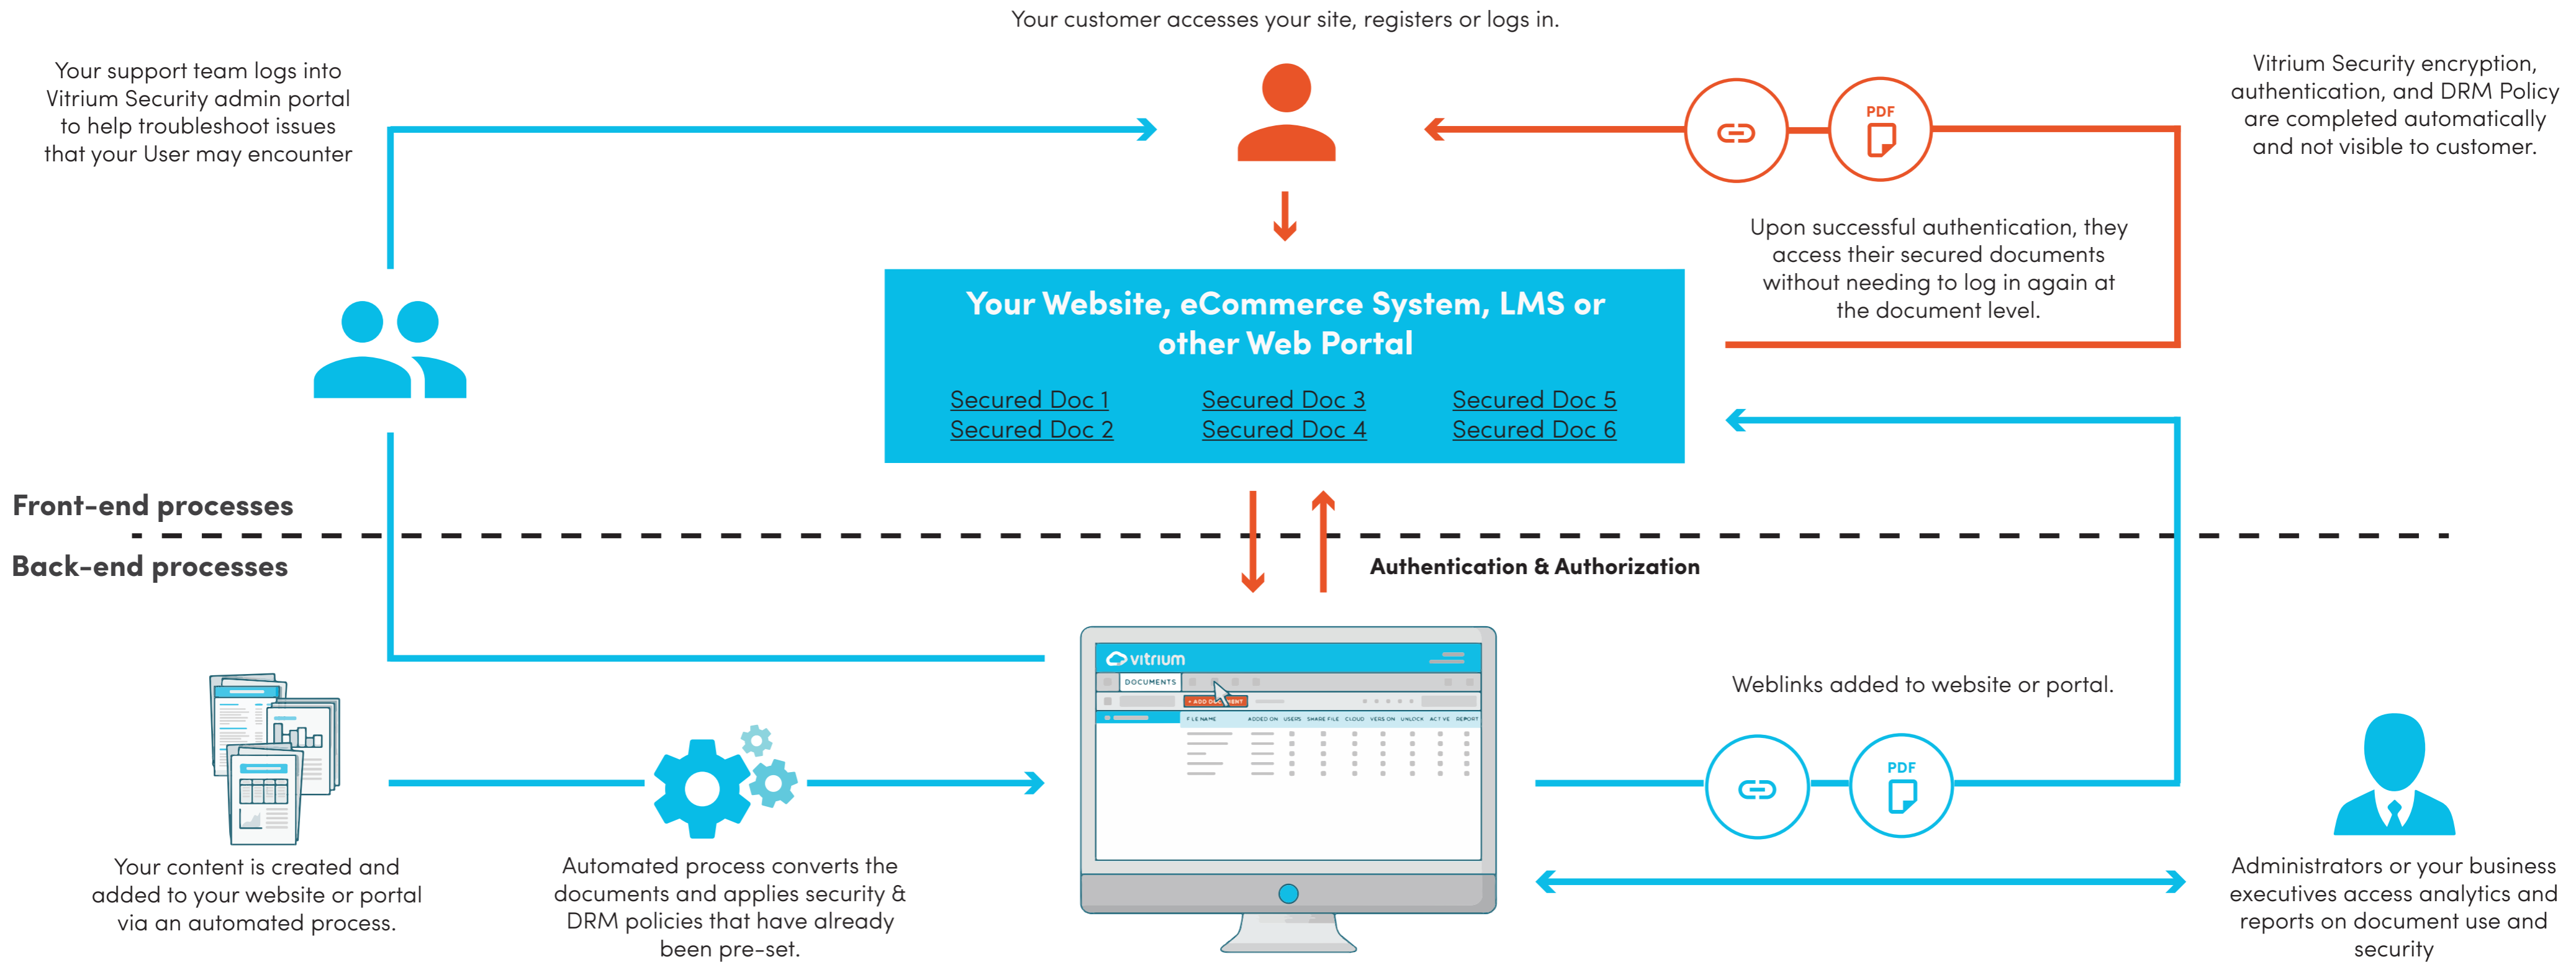

Vitrium Security - Technical Workflow

Integration with Single Sign-on (SSO) & Automated Process

End User Authentication Process

Administration of Files