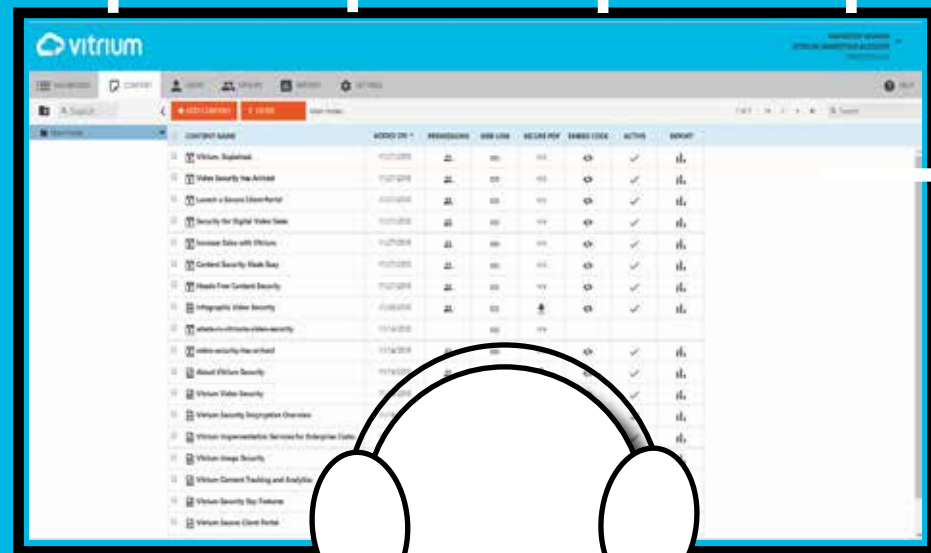

vitrium

Administration

- Upload Content
- Apply Settings
- Assign Permissions
- View Reports

Distribution Options

Input Files

Documents
Images

Output Files

Protected PDF